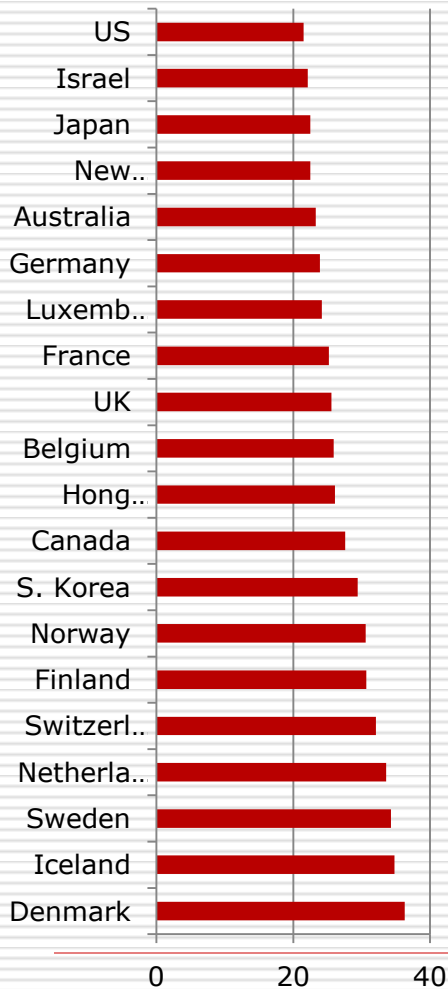

Internet users per 100 people

comScore Core Search Report*
April 2009 vs. March 2009
Total U.S. – Home/Work/University Locations
Source: comScore qSearch

Core Search Entity	Share of Searches (%)		
	Mar-09	Apr-09	Point Change Apr-09 vs. Mar-09
<i>Total Core Search</i>	100.0	100.0	N/A
Google Sites	63.7	64.2	0.5
Yahoo! Sites	20.5	20.4	-0.1
Microsoft Sites	8.3	8.2	-0.1
Ask Network	3.8	3.8	0.0
AOL LLC	3.7	3.4	-0.3