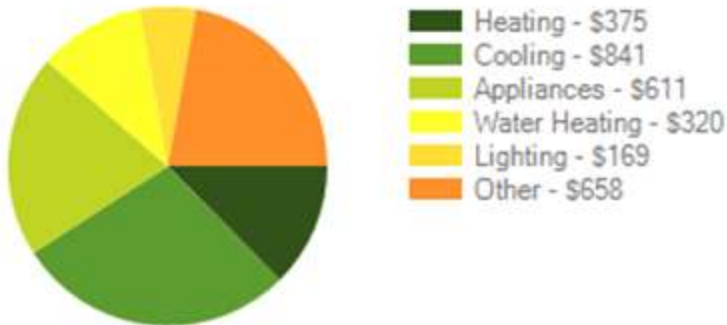

Energy Cost Breakdown In Your Area*