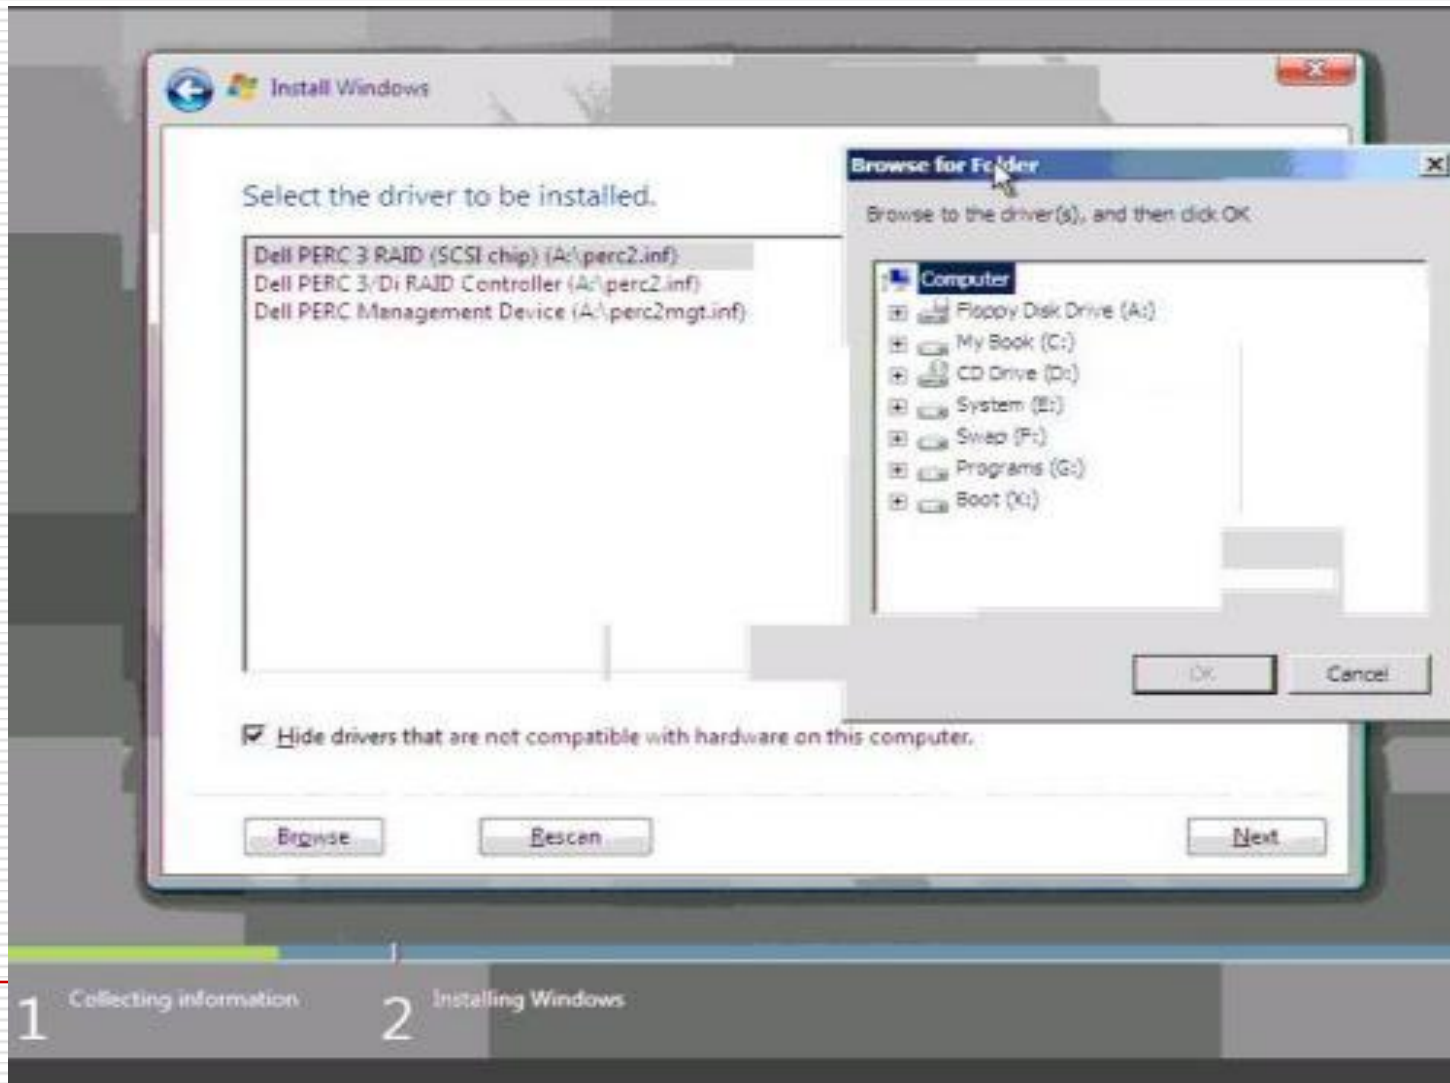

WS2K8 new way of passing drivers

- ❑ Instead of F6 to load mass storage driver, a wizard now helps
- ❑ New drivers are now in .sys or .inf files and in .cab or .dll